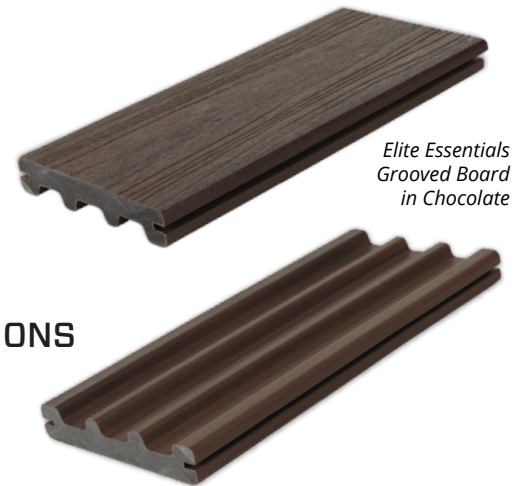

- » 360° shield for unparalleled performance and remarkable weather resistance
- » Low-maintenance — never needs painting or staining
- » Dimensional, multi-tonal hues mimic the natural beauty of wood
- » Wire brushed finish reduces sheen and enhances traction
- » 90% recycled content, environmentally sustainable production
- » Authentic look and feel of wood grain
- » Available in 4 rich colors

THE SYLVANIX ADVANTAGE

Enjoy all the beauty of natural wood with the enhanced benefits and superior performance that Sylvanix composite decking has over traditional wood:

- Low Maintenance
- No Painting, Sanding, or Staining
- No Splinters, Cracks, or Warping

Elite Essentials
in Lake Grey

eliteessentials™

Elite Essentials captures the beauty and elegance of real hardwood timber. Each board features a deeply embossed wood graining, which creates a difference you can see and feel. The natural look of Elite Essentials composite decking will bring warmth and character to any outdoor living space.

Elite Essentials
Grooved Board
in Chocolate

DECKING BOARD, RISER, AND FASCIA PROFILES AND DIMENSIONS

Elite Essentials decking boards are available in a grooved profile at lengths of 12', 16', and 20'. Square edge (20'), Riser (12'), and Fascia (12') boards are available, used to create a clean, finished look on stairs, deck edges, built-ins, and other decorative elements.