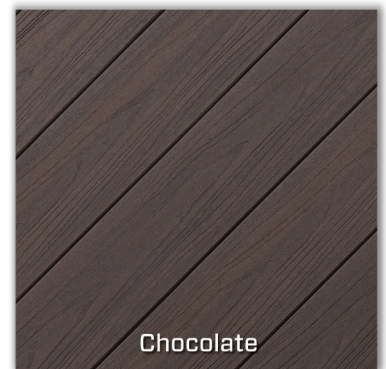

eliteessentials™

GREAT STYLE. BETTER PRICE.

You shouldn't have to sacrifice aesthetics for affordability. Sylvanix Elite Essentials grooved decking features the same rich color, detailed wood grain embossing, and wire brushed finish as our Elite Collection decking – but with huge savings. Elite Essentials also has the same 360° capped protection and industry leading 25-year limited warranty. With Elite Essentials, you don't have to settle for less.

- » 360° shield for unparalleled performance and remarkable weather resistance
- » Low-maintenance — never needs painting or staining
- » Dimensional, multi-tonal hues mimic the natural beauty of wood
- » Wire brushed finish reduces sheen and enhances traction
- » 90% recycled content, environmentally sustainable production
- » Authentic look and feel of wood grain
- » Available in 4 rich colors